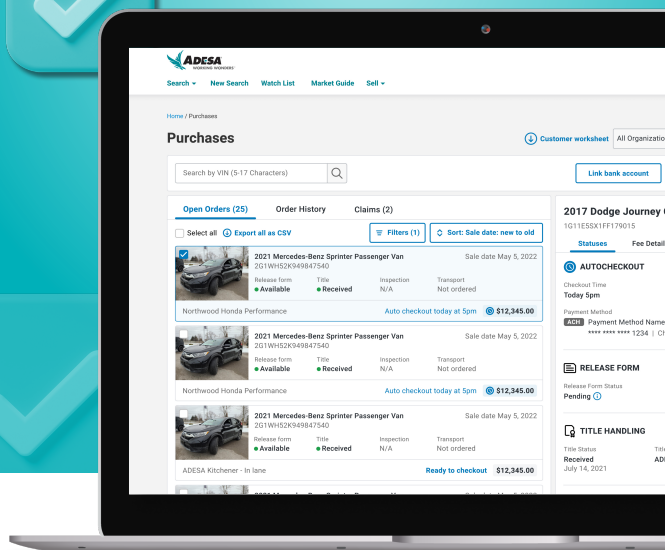

## You asked, we answered.

You'll have the power to check out all of your vehicles at once and individually select each vehicle's add-on services such as PSI and transport.

You can get started by selecting "Select All" from the purchases page. Don't want to select all? You can individually select which vehicles you want to check out by selecting the check box in the top left corner of the vehicle image. You can also bulk checkout vehicles across multiple ADESA locations.